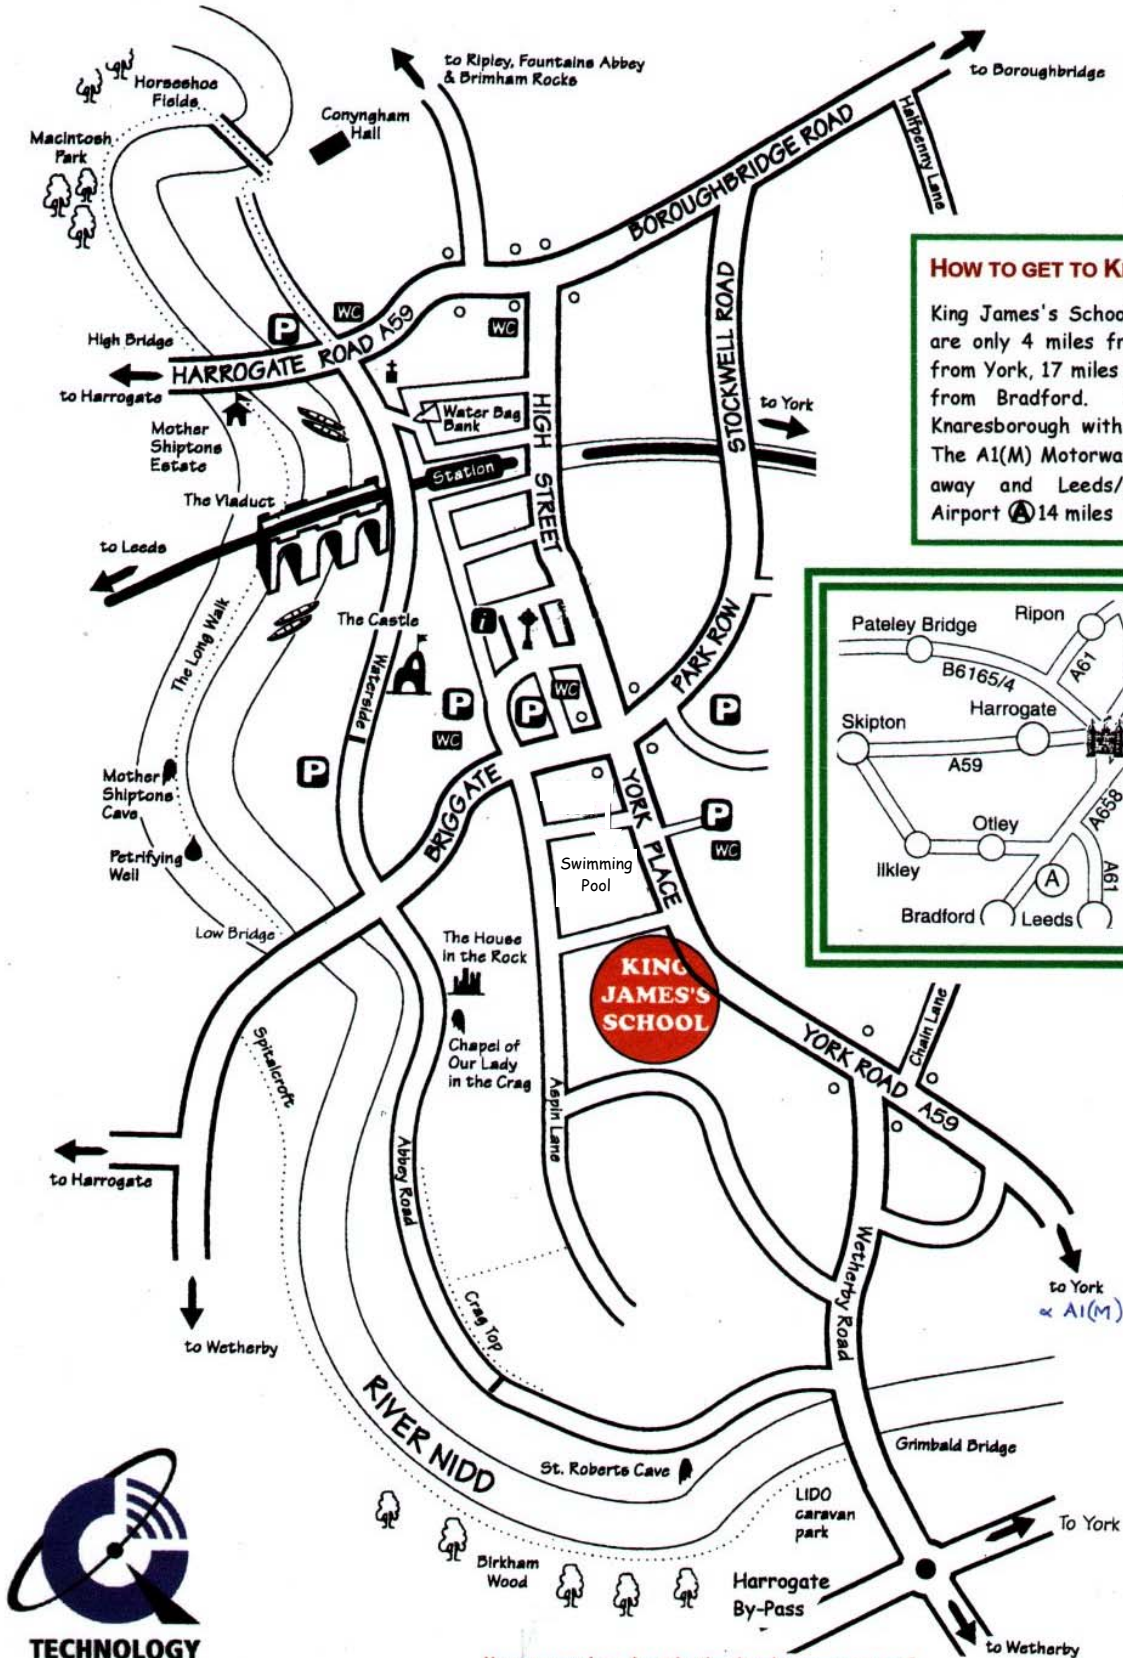

### HOW TO GET TO KING JAMES'S SCHOOL

King James's School is easy to reach. We are only 4 miles from Harrogate, 17 miles from York, 17 miles from Leeds and 21 miles from Bradford. Buses and trains link Knarborough with the surrounding towns. The A1(M) Motorway Junction 47 is 4 miles away and Leeds/Bradford International Airport is 14 miles.

Map reproduced with the kind permission of Knarborough Chamber of Trade and Commerce