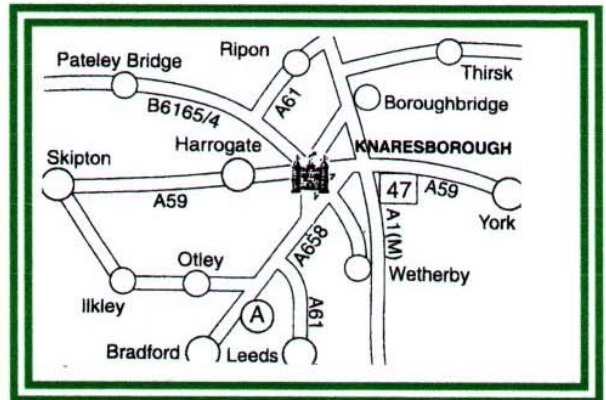

# King James's School

**Knarborough**

King James Road, Knarborough, North Yorkshire, HG5 8EB  
Tel: 01423 866061 Fax: 01423 861189 Email: office@king-james.co.uk www.king-james.co.uk

### HOW TO GET TO KING JAMES'S SCHOOL

King James's School is easy to reach. We are only 4 miles from Harrogate, 17 miles from York, 17 miles from Leeds and 21 miles from Bradford. Buses and trains link Knarborough with the surrounding towns. The A1(M) Motorway Junction 47 is 4 miles away and Leeds/Bradford International Airport is 14 miles.

Map reproduced with the kind permission of Knarborough Chamber of Trade and Commerce